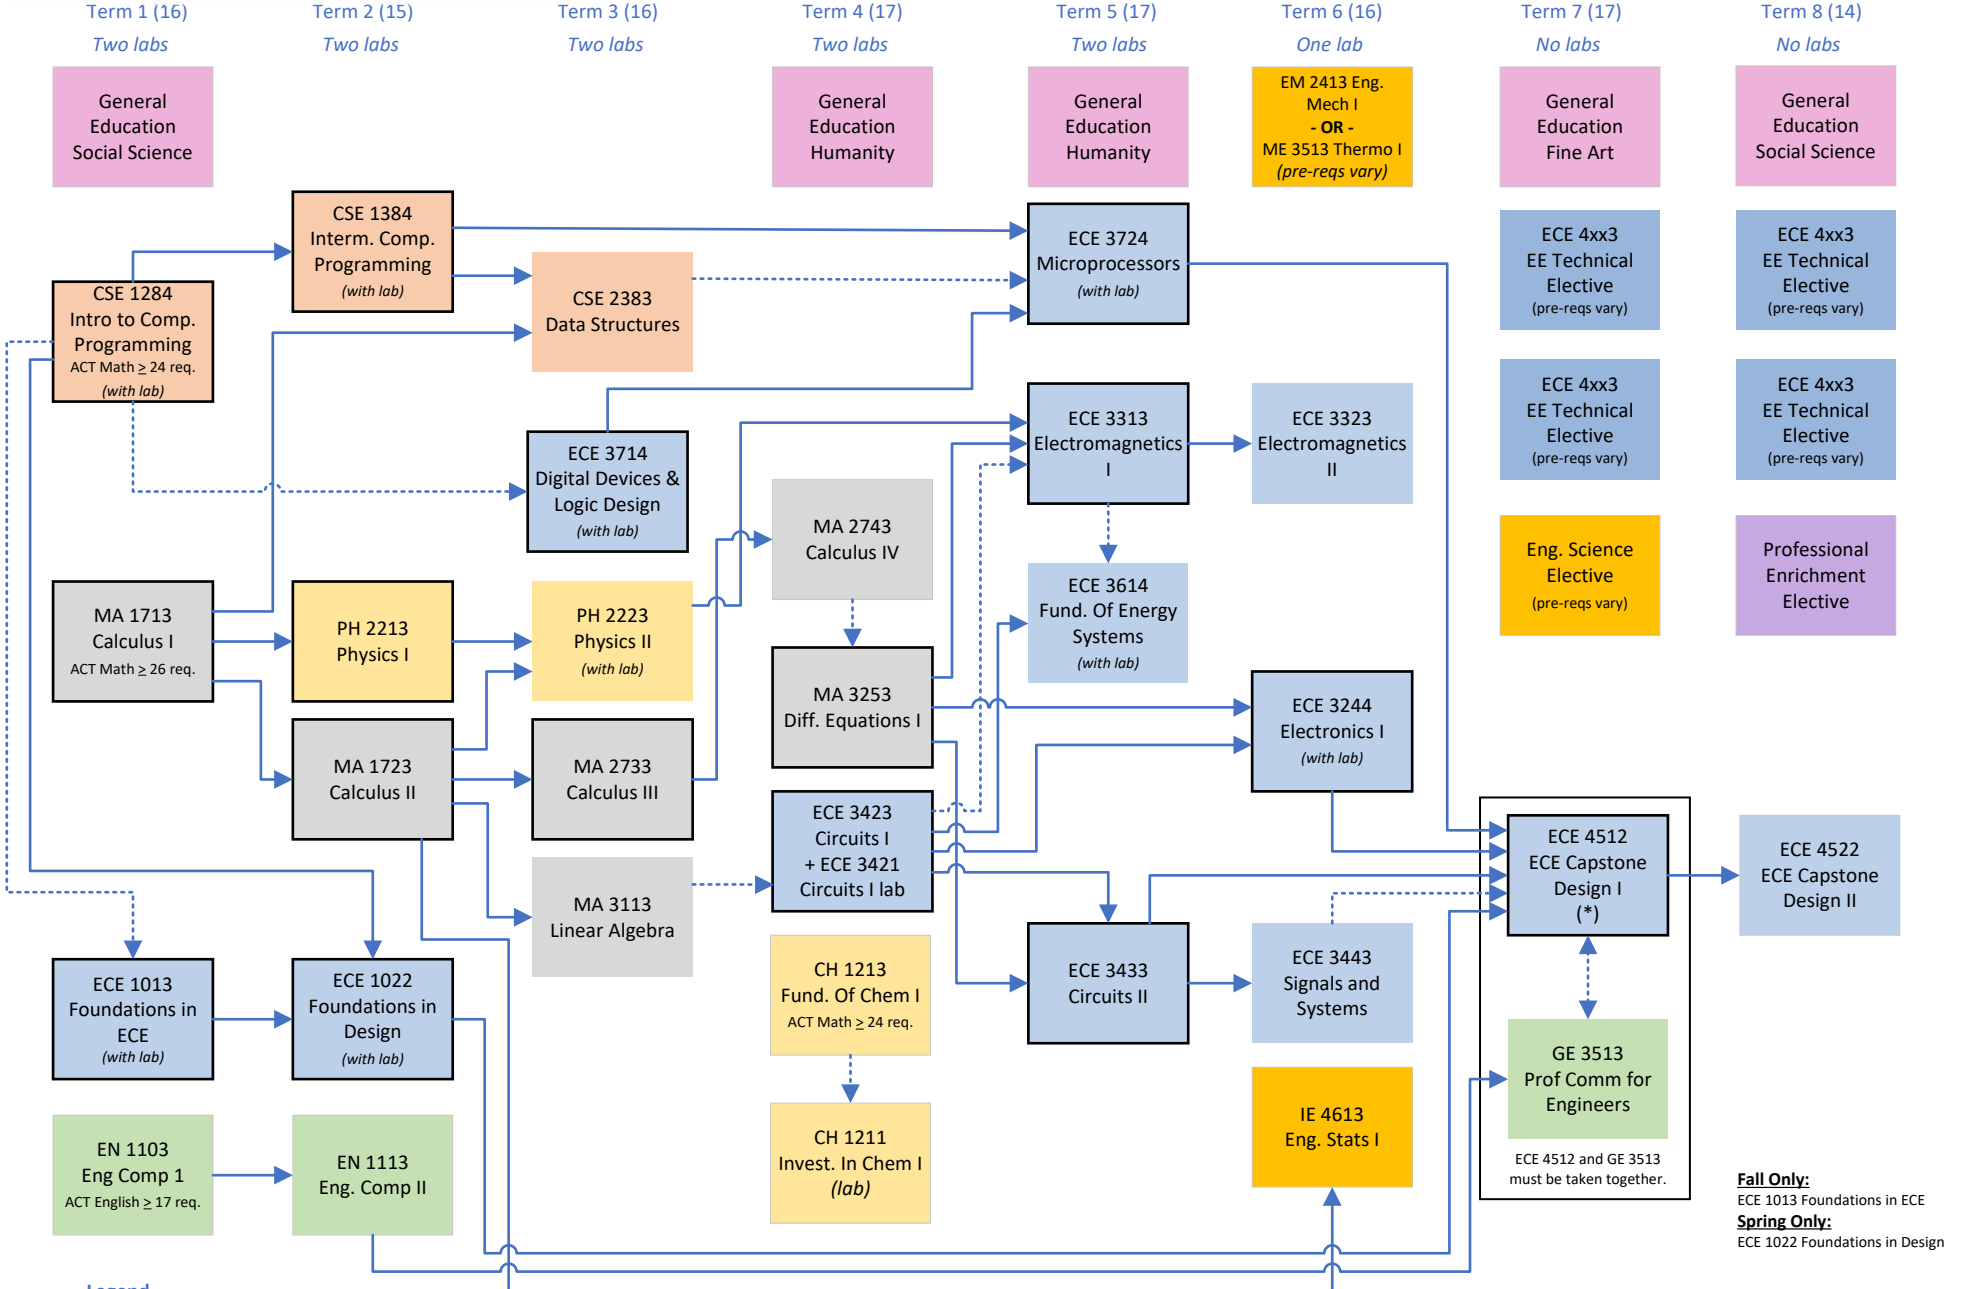

Electrical Engineering (EE) 2025 Curriculum Guide

- Legend**
- > Prerequisite (credit required with min. grade shown)
 -> Corequisite (credit in or registration for course is required)
 - - -> Either/Or (credit required for one of these two courses)

General Education electives must come from MSU Core-Approved list • Courses outlined in black require a grade of "C" or better. See advisor for elective options • If you meet pre-reqs, you can take the class • You are not required to take these classes in this exact order * must be 70% complete with program requirements • See www.ece.msstate.edu/academics/undergraduate/

Fall Only:
ECE 1013 Foundations in ECE
Spring Only:
ECE 1022 Foundations in Design